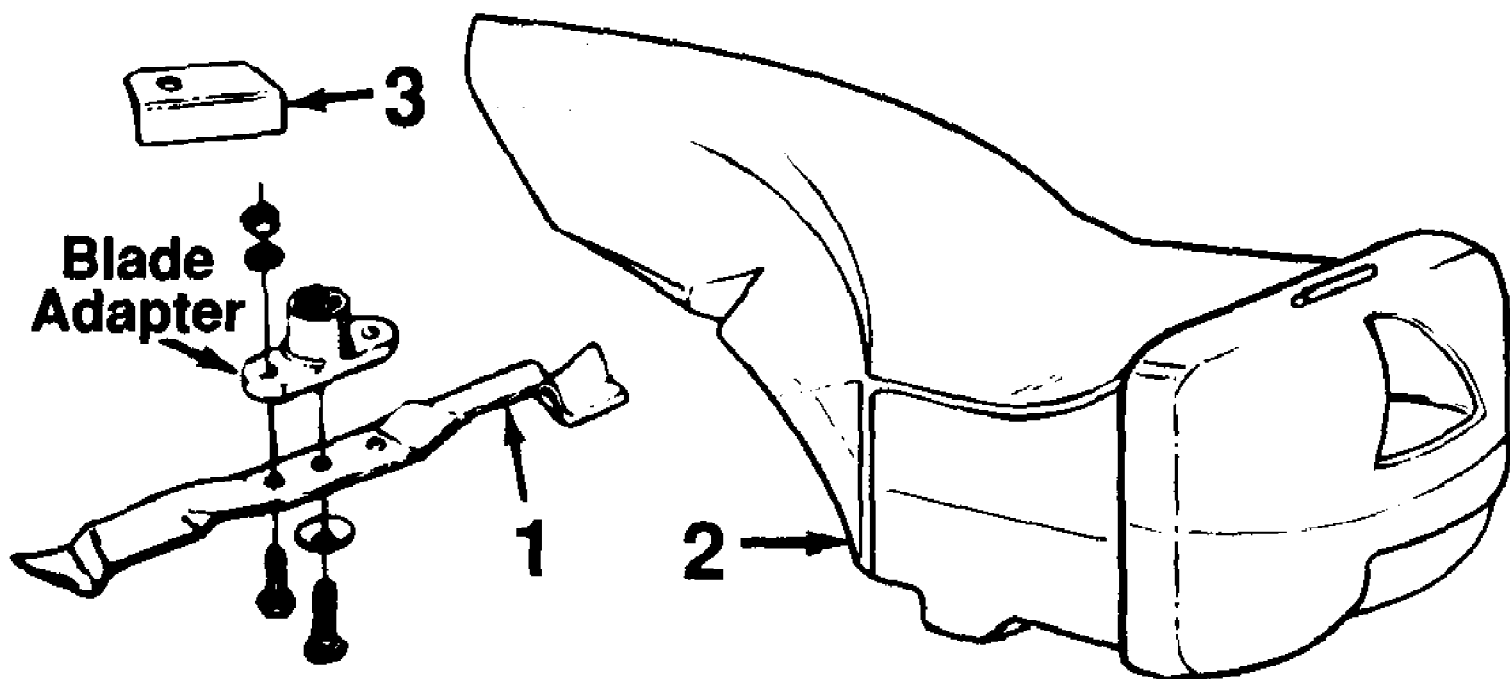

190-108-190 21" Mulching Kit (1995)
Mulching Kit

Page 1 of 2

190-108-190 21" Mulching Kit (1995)
Mulching Kit

Ref #	Part Number	Qty	S/P/F	Description
1	742-0721	1	S	Mulching Blade
2	731-1446	1	S	Mulching Plug
3	782-7010	1		Stop Bracket
?4	710-1006	1	S	Hex Tap Scr. 3/8-16 x .75" Lg.